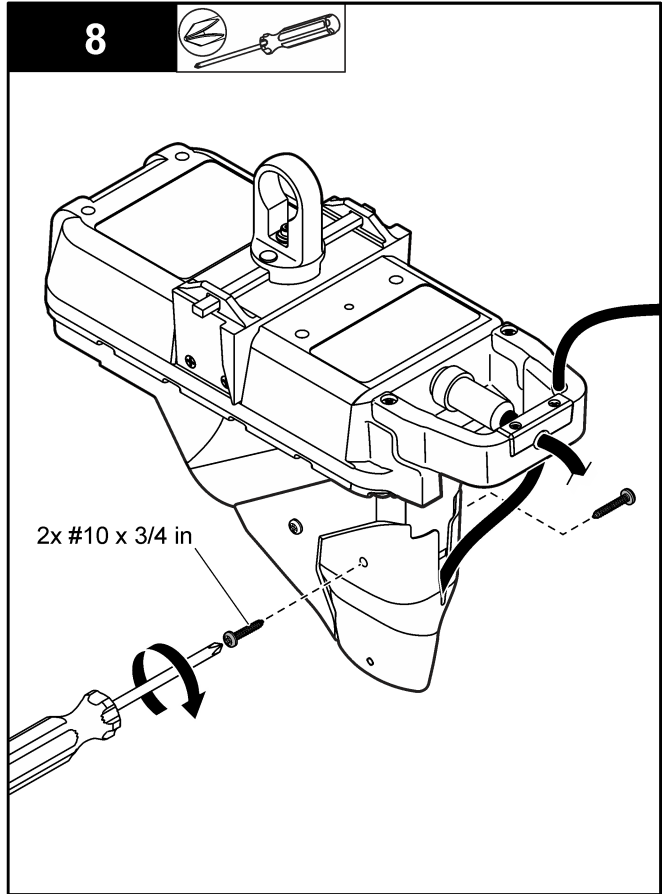

5

6

7

8

9

**McCrometer, Inc.**  
3255 West Stetson Avenue  
Hemet, CA 92545 USA  
Tel: 951-652-6811  
800-220-2279  
Fax: 951-652-3078  
hachflowtechsupport@mccrometer.com  
www.hach.com/flow

USA Copyright © McCrometer, Inc. All printed material should not be changed or altered without permission of McCrometer. Any published pricing, technical data, and instructions are subject to change without notice. Contact your McCrometer representative for current pricing, technical data, and instructions.