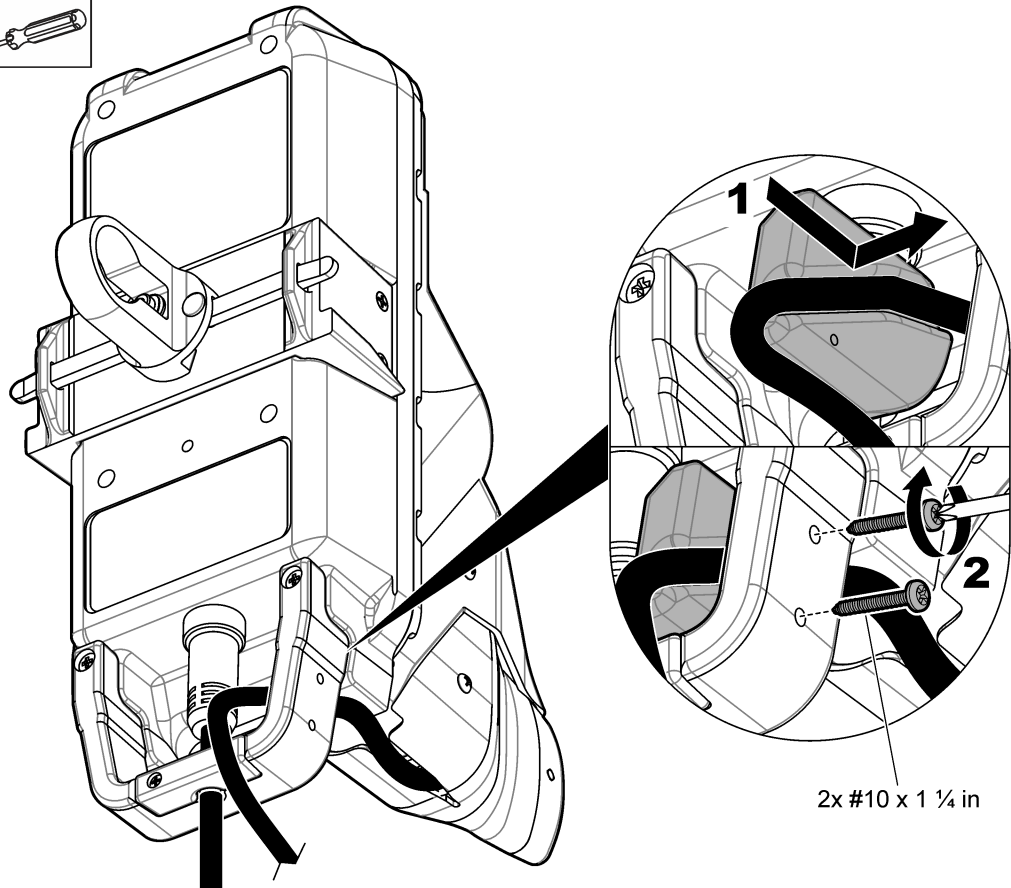

5

6

7

8

9

**McCrometer, Inc.**  
3255 West Stetson Avenue  
Hemet, CA 92545 USA  
Tel: 951-652-6811  
800-220-2279  
Fax: 951-652-3078  
hachflowtechsupport@mccrometer.com  
www.hach.com/flow

USA Copyright © McCrometer, Inc. All printed material should not be changed or altered without permission of McCrometer. Any published pricing, technical data, and instructions are subject to change without notice. Contact your McCrometer representative for current pricing, technical data, and instructions.