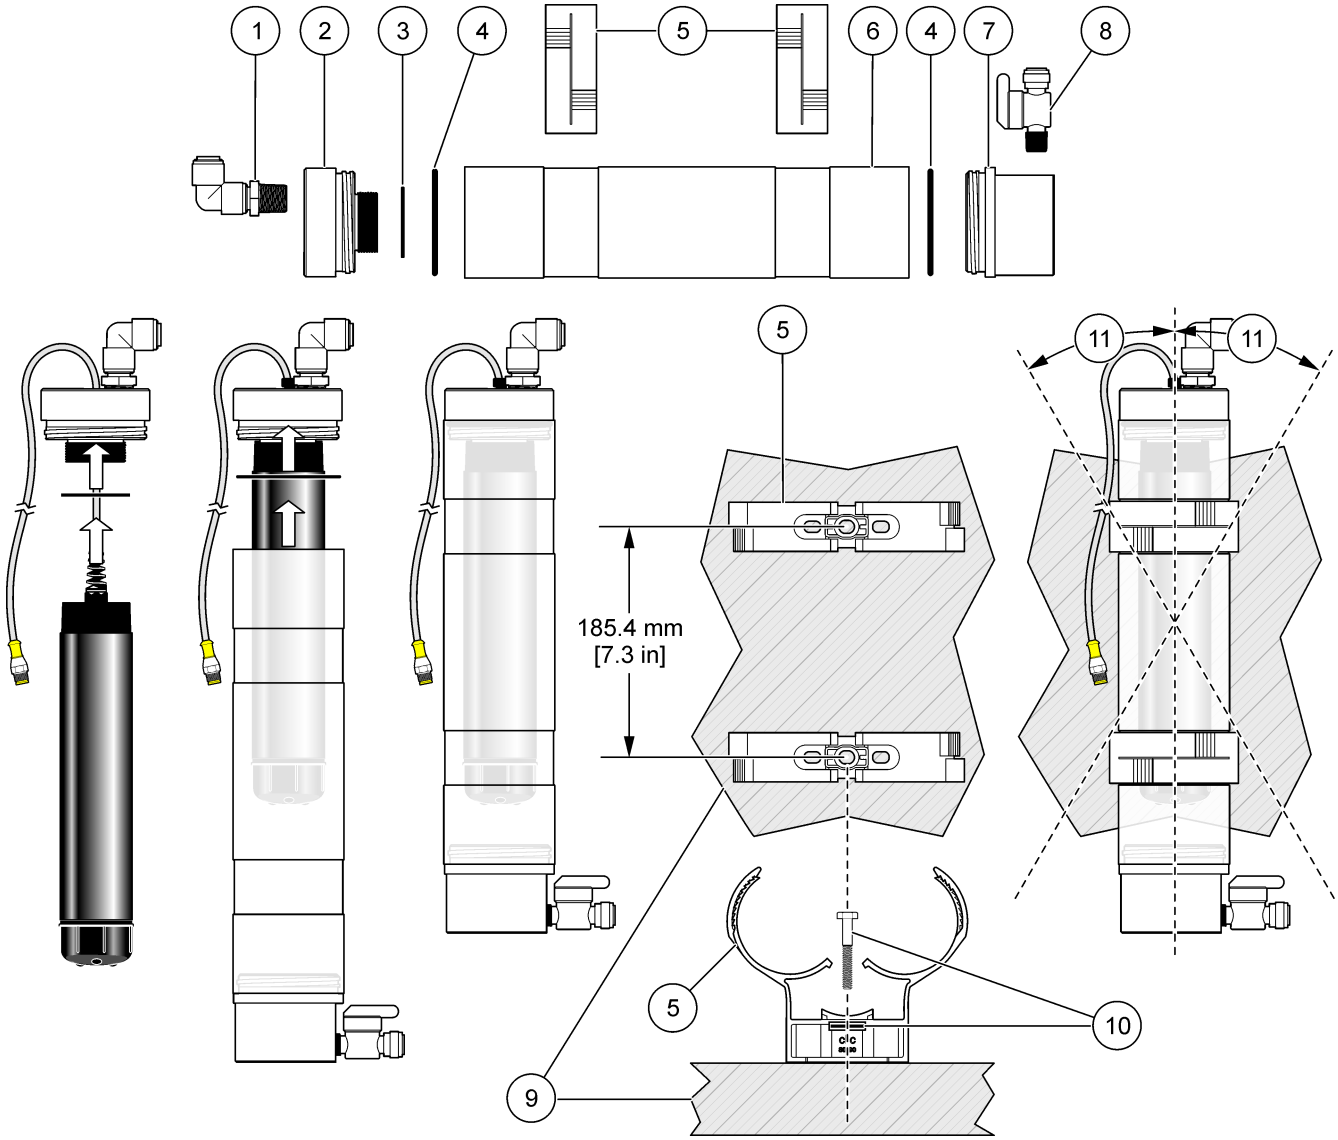

Instruction Sheet

LDO Flow Cell

Inlet pressure 20 PSIG (138 kPa) maximum 0–40 °C (32–104 °F). Do not exceed sensor maximum operating pressure and temperature. Maximum flow rate: 2 gal/min (7.5 L/min).

Figure 1 LDO Flow Cell components and sensor installation

1	Elbow, ½ in. OD hard tube (9005400)	7	Inlet cap, LDO Flow Cell (9006600)
2	Drain cap, LDO Flow Cell (7300100)	8	Inlet valve, speed fit to ¾ in. OD hard tube (9005300)
3	Gasket, neoprene (7300600)	9	Mounting surface, customer site
4	O-ring, 2x (7300400)	10	Fastener and 1 in. washer, customer-supplied
5	Clic clamp 2x; shown closed and open (7300500)	11	If air bubbles become trapped below probe sensor, flow cell may be mounted up to 30 ° from vertical.
6	Body, LDO Flow Cell (7300300)		