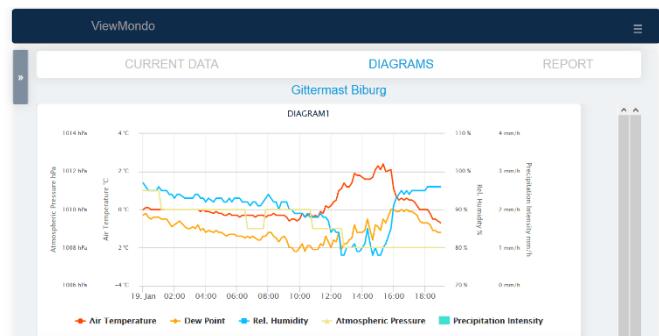

EU order number for system components, accessories and services

Contact us:

OTT HydroMet Fellbach GmbH
Gutenbergstrasse 20
70736 Fellbach
Germany

+49 (0)711 51822-0, Met-info@otthydromet.com,
www.otthydromet.com

ViewMondo Data Visualization