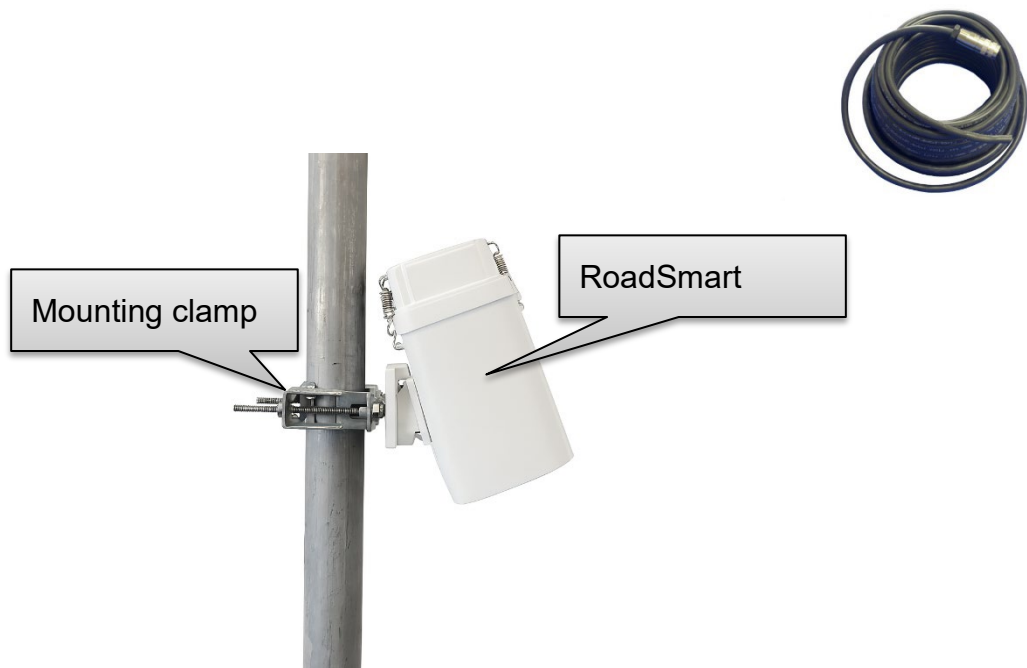

Lufft RoadSmart Ordering Guide

A Sales Support Document

Short Description

RoadSmart is a compact stationary sensor used in the transportation business. It measures the core parameter surface temperature and water level on a surface as well as the relative humidity. It determines important parameters like surface conditions.

Core product

Part Number	Description	Additional Information
8811.U55	RoadSmart Sensor	
8811.MHA	Mounting clamp for pole mounting	Compatible to poles with outer diameter: $\varnothing 60 \dots 80 \text{ mm}$ (2" ... 2.66")
8371.UK005	Lufft Sensor cable 5m	With single-sided straight connector plug, cable type: LiYCY 1x2x0.75 + 3x2x0.25, cable type is compatible to Ventus, NIRS, Marwis, (SHM31 angular plug)
8371.UK015	Lufft Sensor cable 15m	

Accessories & Services

Part Number	Description	Additional Information
8357.CAS9-I2S*	Cabinet for 2 sensors including modem router and battery	Stainless steel cabinet, size (w600xh600xd250)
8357.CAS6*	Standard cabinet for 2 sensors, including modem router	Stainless steel cabinet, size (w380xh500xd210)
8357.450	4.5 m pole, hot-dip galvanized, tiltable	
8357.450D 8357.450UAC 8357.450V	Fixed anchor dowel pins, 4pcs Arresting cable Lockable tilt device	Accessories for 4.5m pole/ mast
8357.600	6 m pole, hot-dip galvanized, tiltable	
Please contact us!	RWIS CloudGate Box	Transfer data from a single RoadSmart or Marwis sensor to ViewMondo.
8160.UpCom-L	UpCom Datalogger with LTE WW modem	UpCom the data logger solution for simple as well complex multi sensor stations with data transfer to ViewMondo, or other instances...
8040.SVP	ViewMondo data hosting	Data hosting solution for a RWIS CloudGate or UpCom station.
8040.LVMA-X	ViewMondo Software License	Software license models when running ViewMondo on your own server. Please contact us for details of the various option "-X".
8900.UFFF	Temperature & Humidity probe	Spare part
8040.Wartung	Annual maintenance site visit	
.Cc*	Extended Warranty	
.Xw*	Comprehensive Warranty	